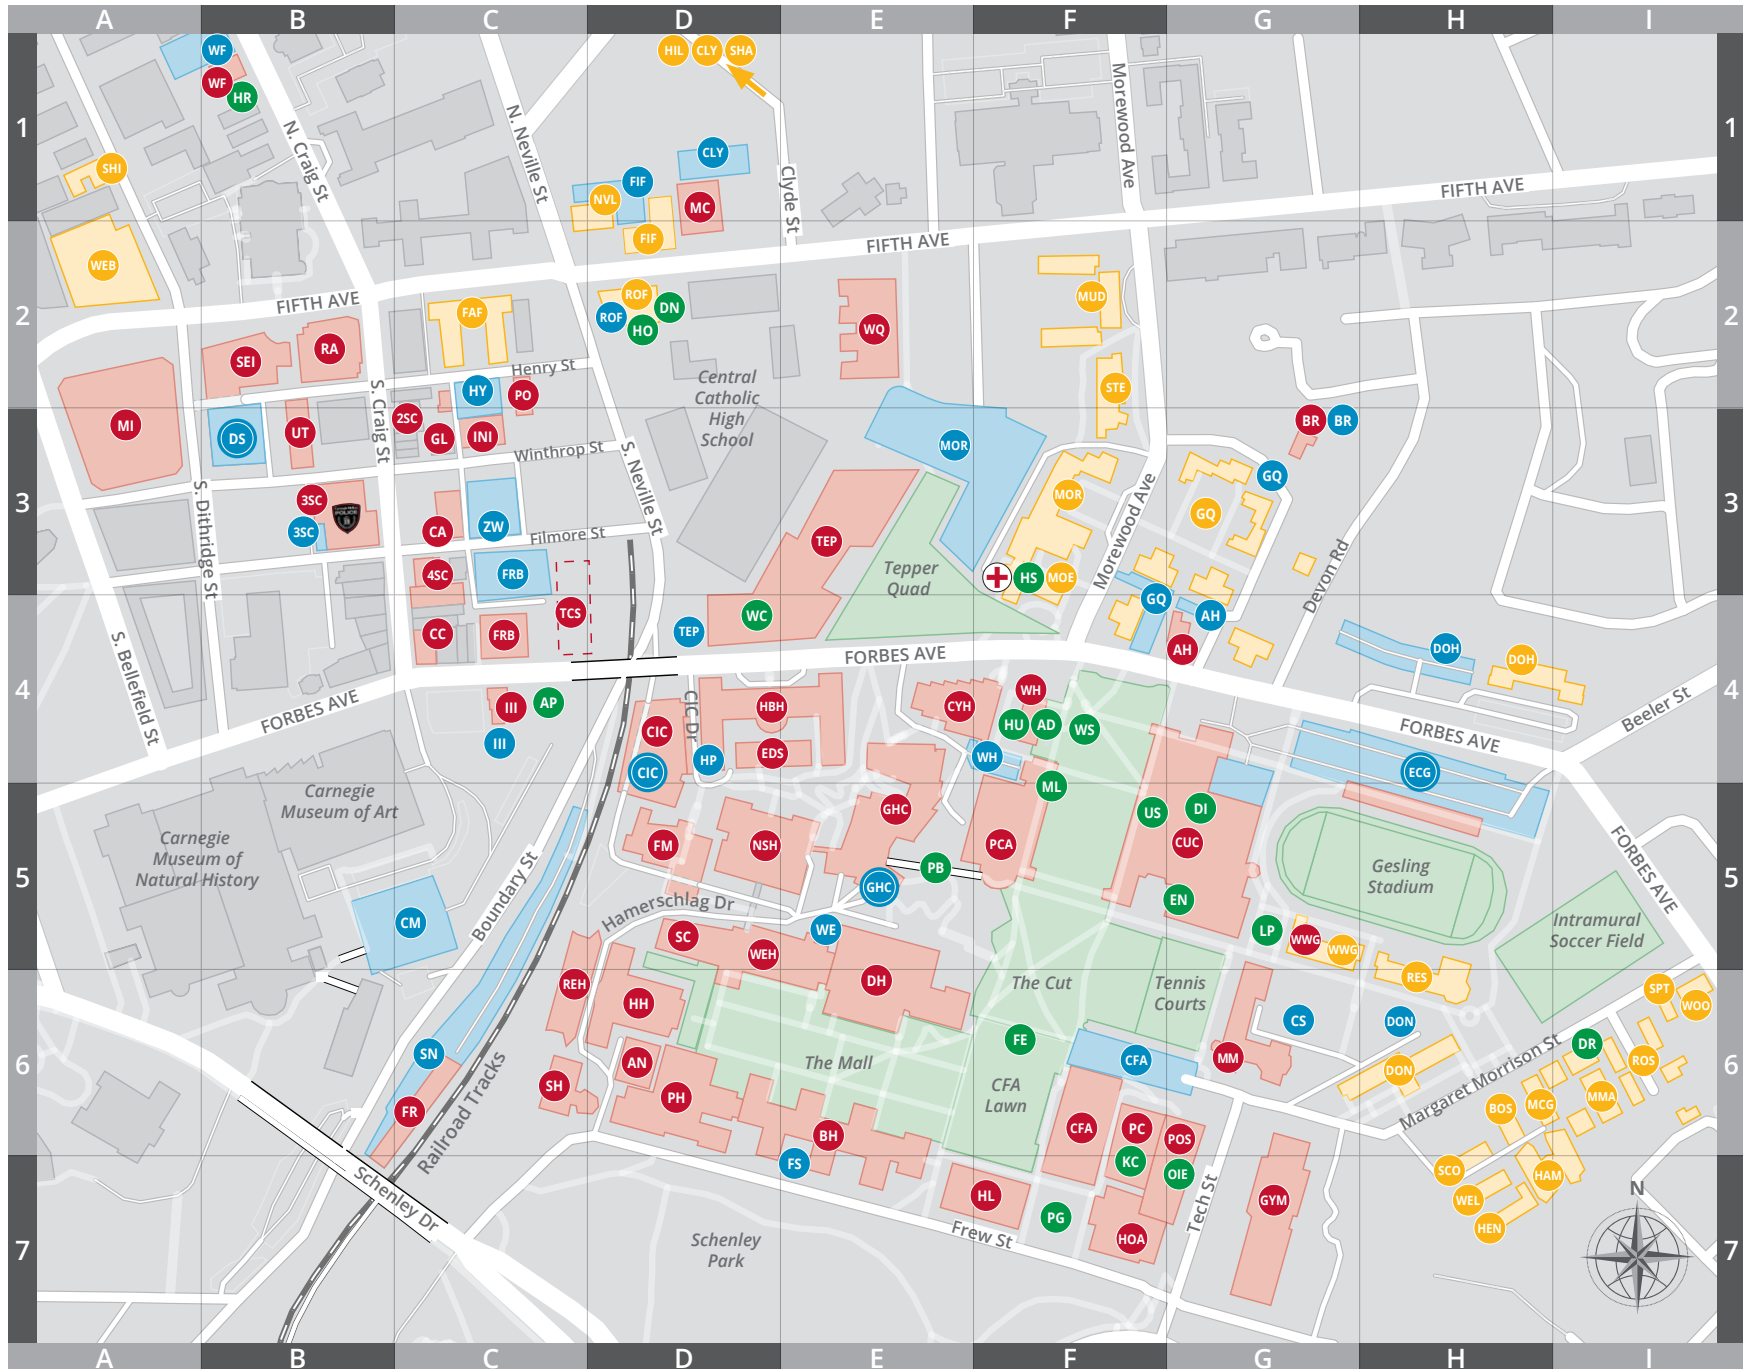

Carnegie Mellon University

cmu.edu/visit #mytartanvisit

One square = approx 425' or 130 m. (Updated 07-02-2019)